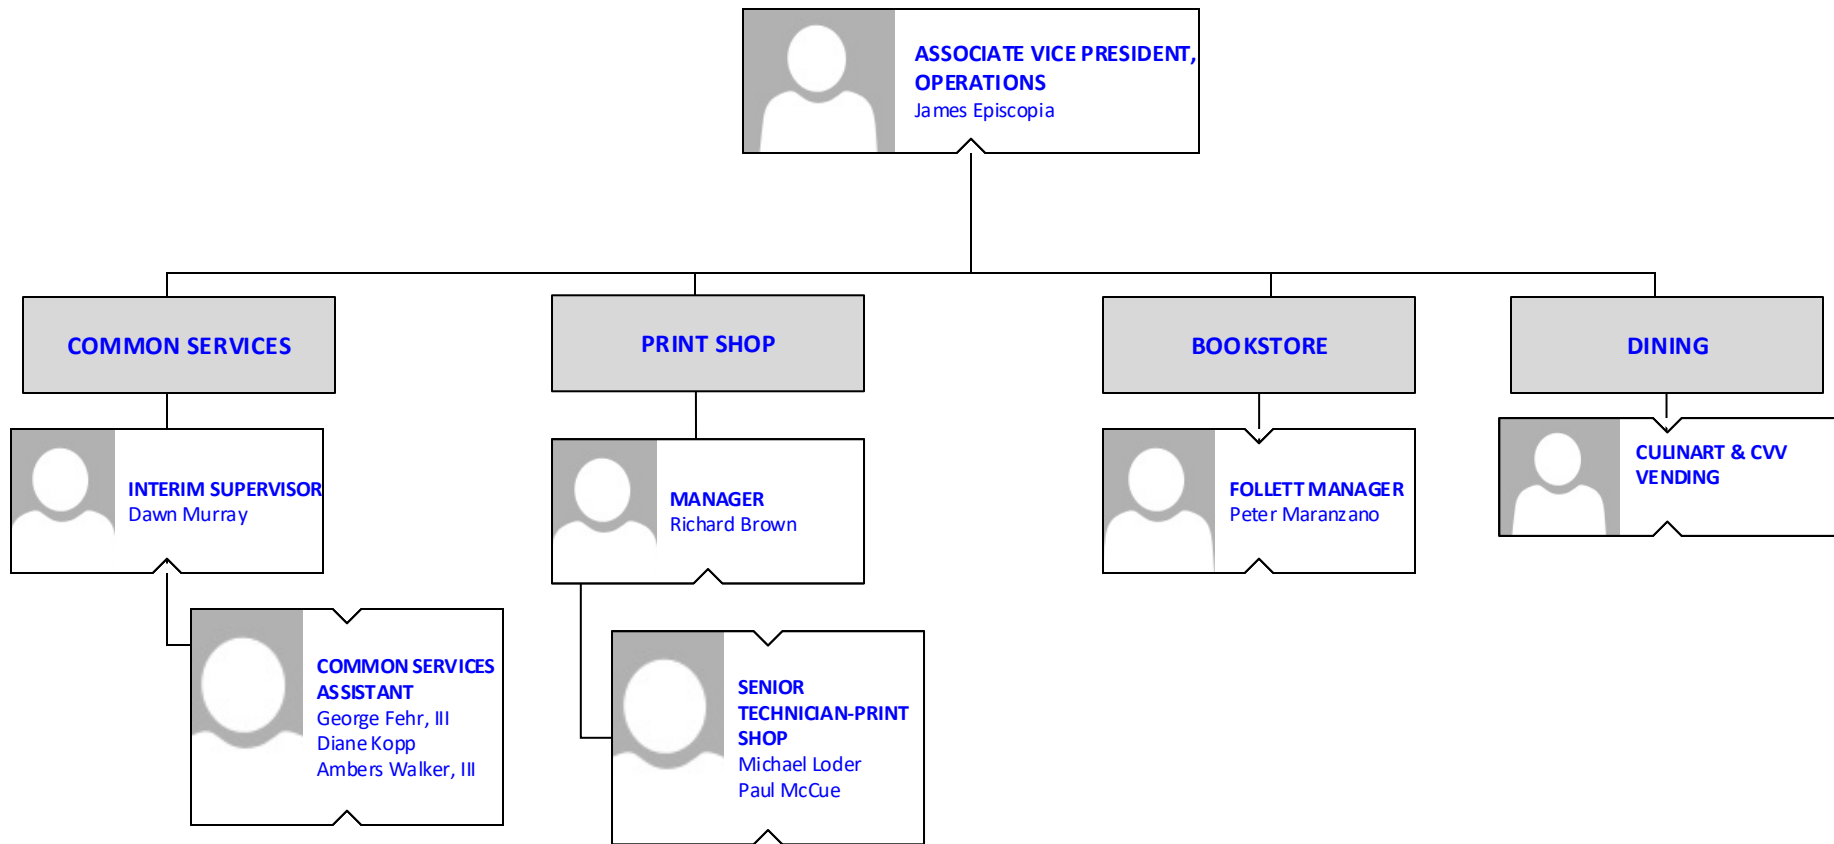

BROOKDALE COMMUNITY COLLEGE

Operations