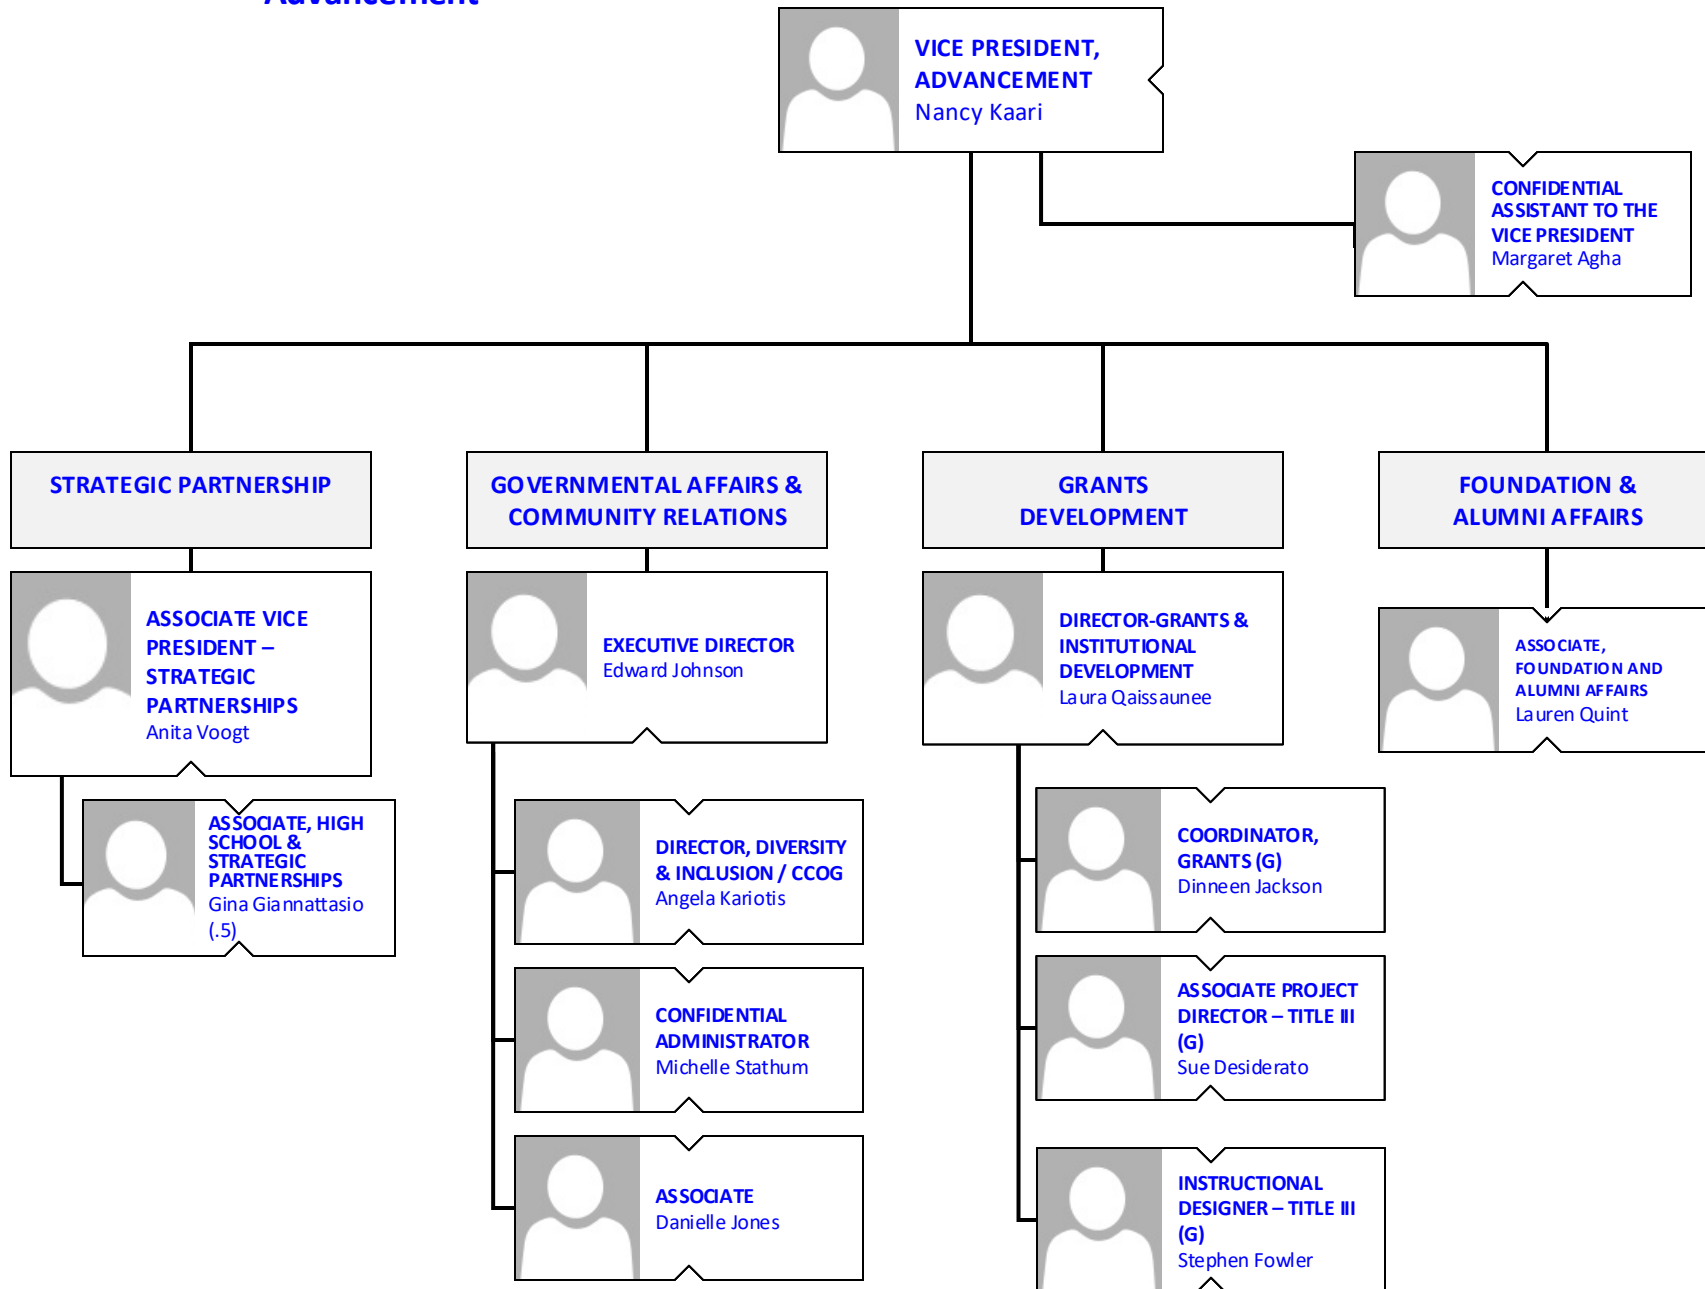

BROOKDALE COMMUNITY COLLEGE
Advancement