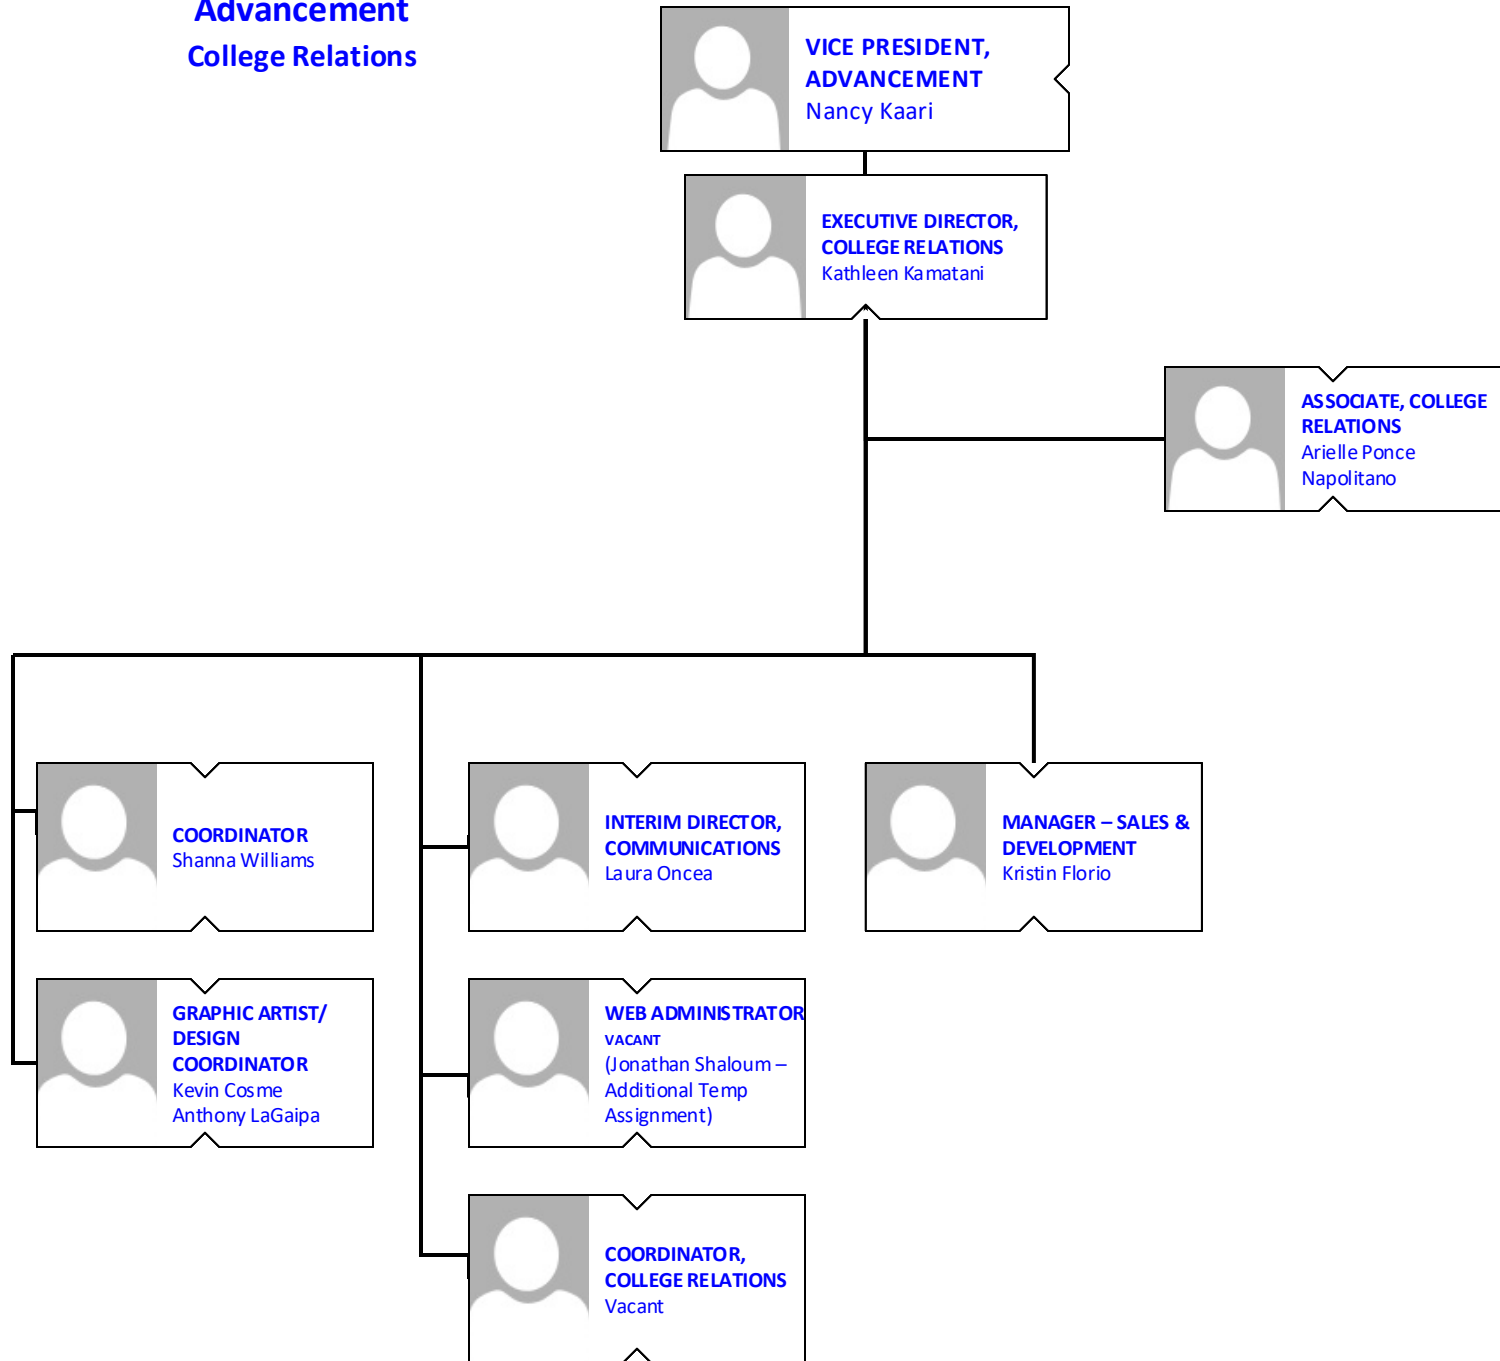

BROOKDALE COMMUNITY COLLEGE
Pandemic Response Task Force

BROOKDALE COMMUNITY COLLEGE
Advancement

BROOKDALE COMMUNITY COLLEGE
Advancement
College Relations

BROOKDALE COMMUNITY COLLEGE
Academic Affairs

Matthew Reed
VICE PRESIDENT,
ACADEMIC AFFAIRS