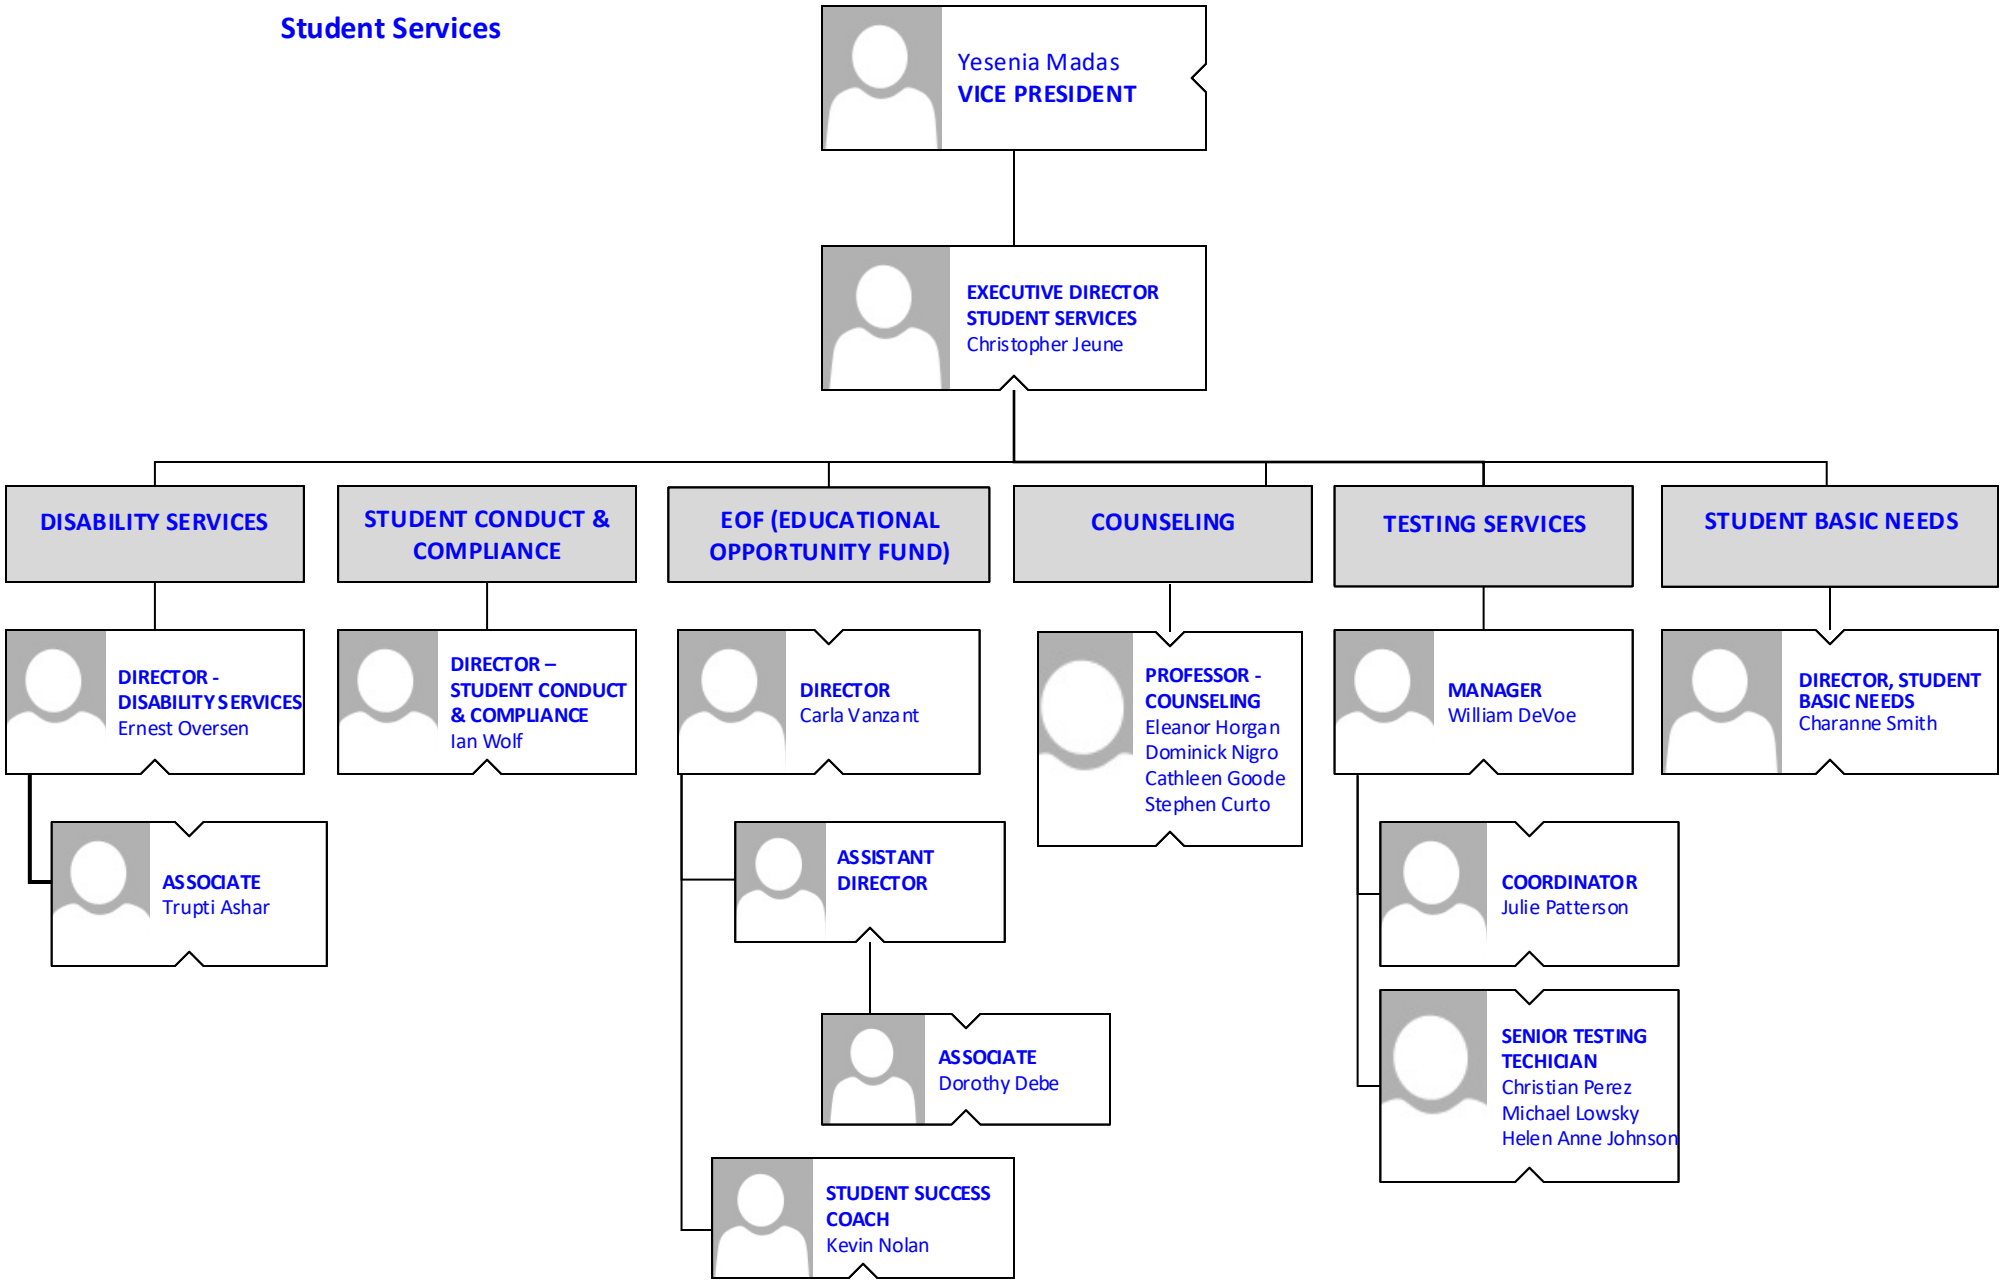

BROOKDALE COMMUNITY COLLEGE
Student Affairs Division
Student Services