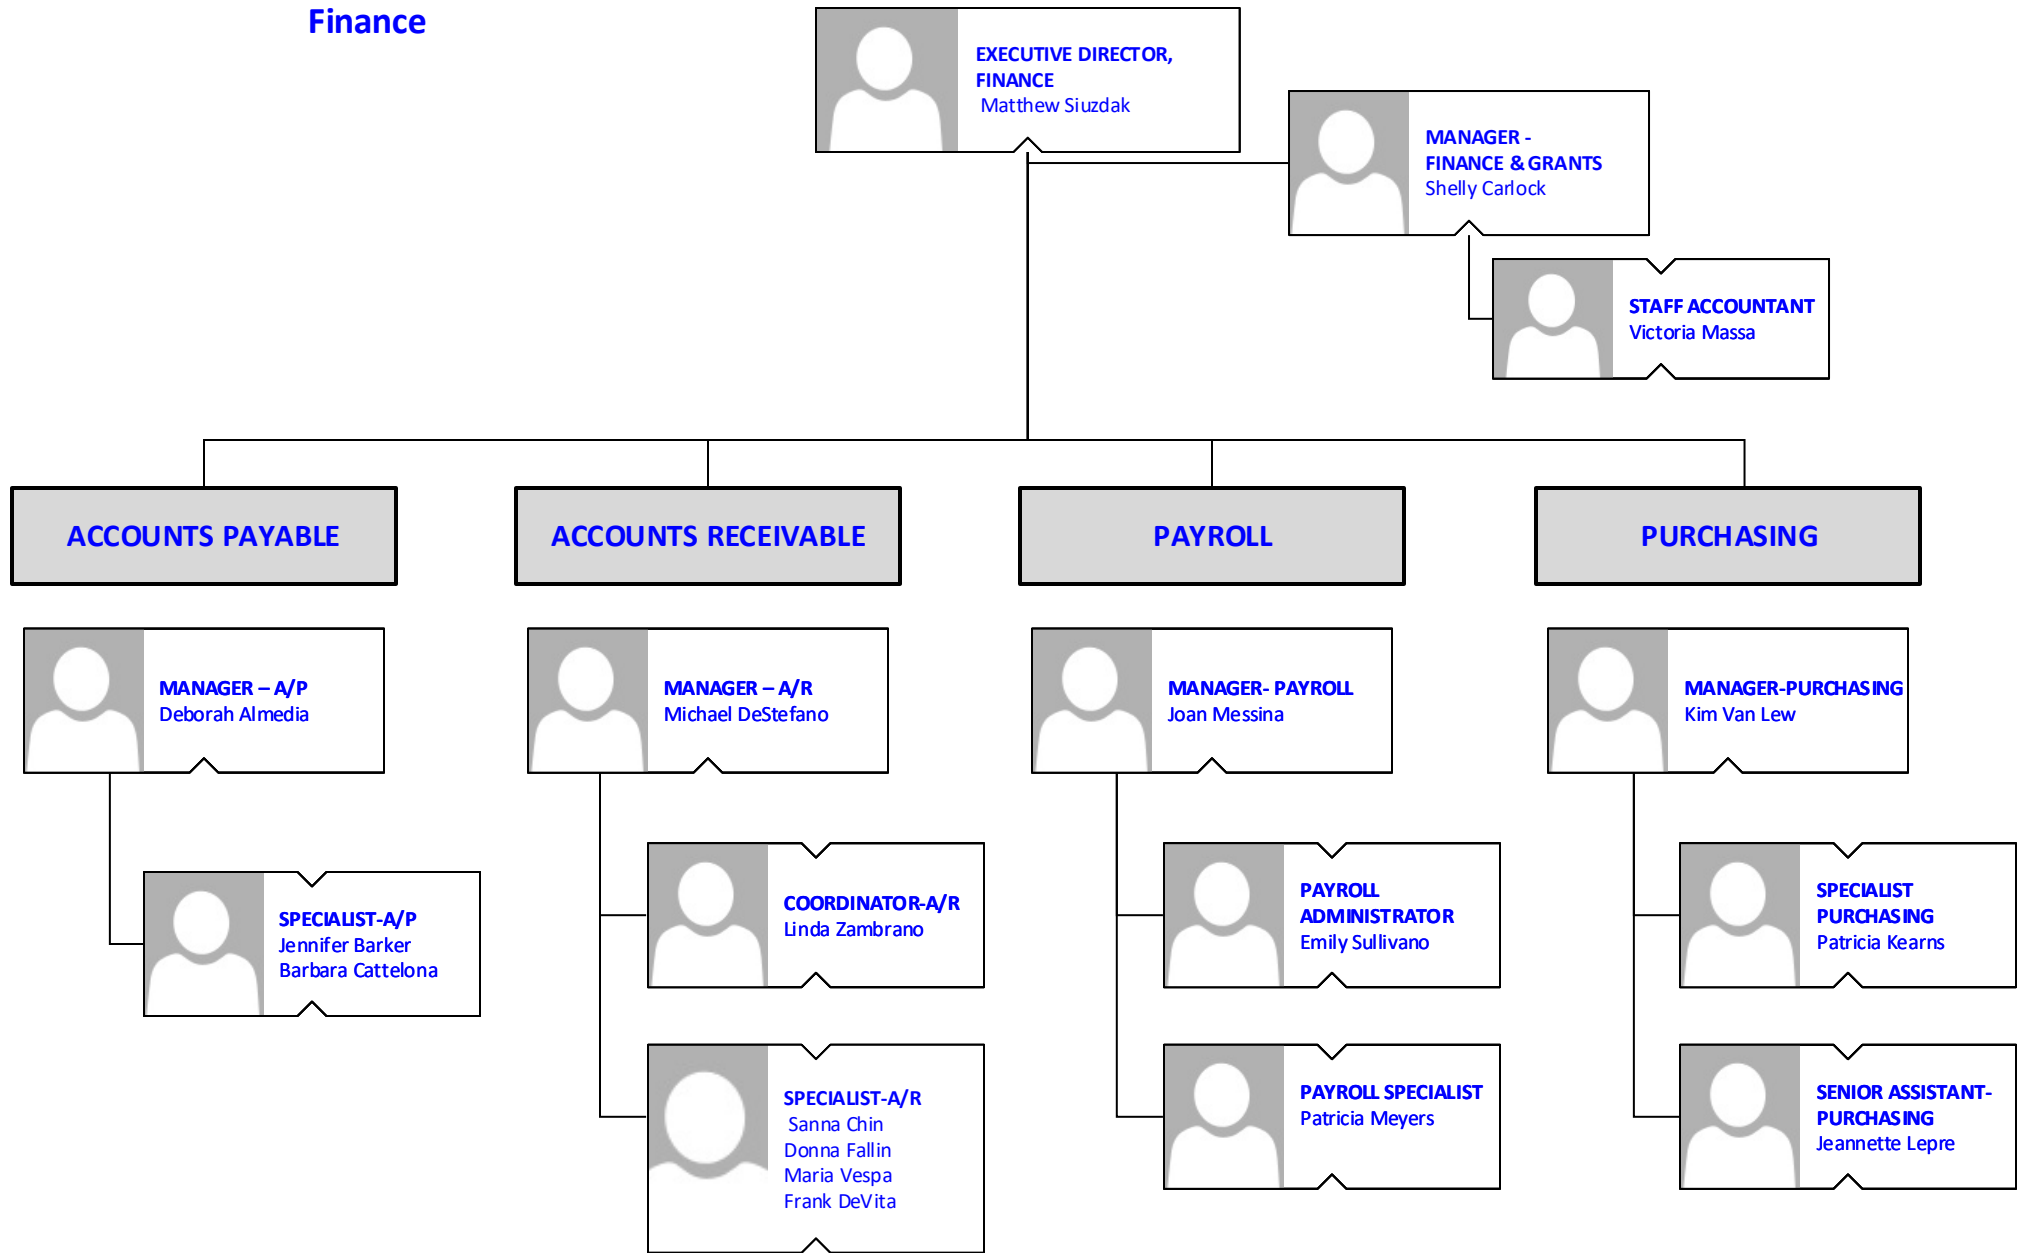

BROOKDALE COMMUNITY COLLEGE
Finance