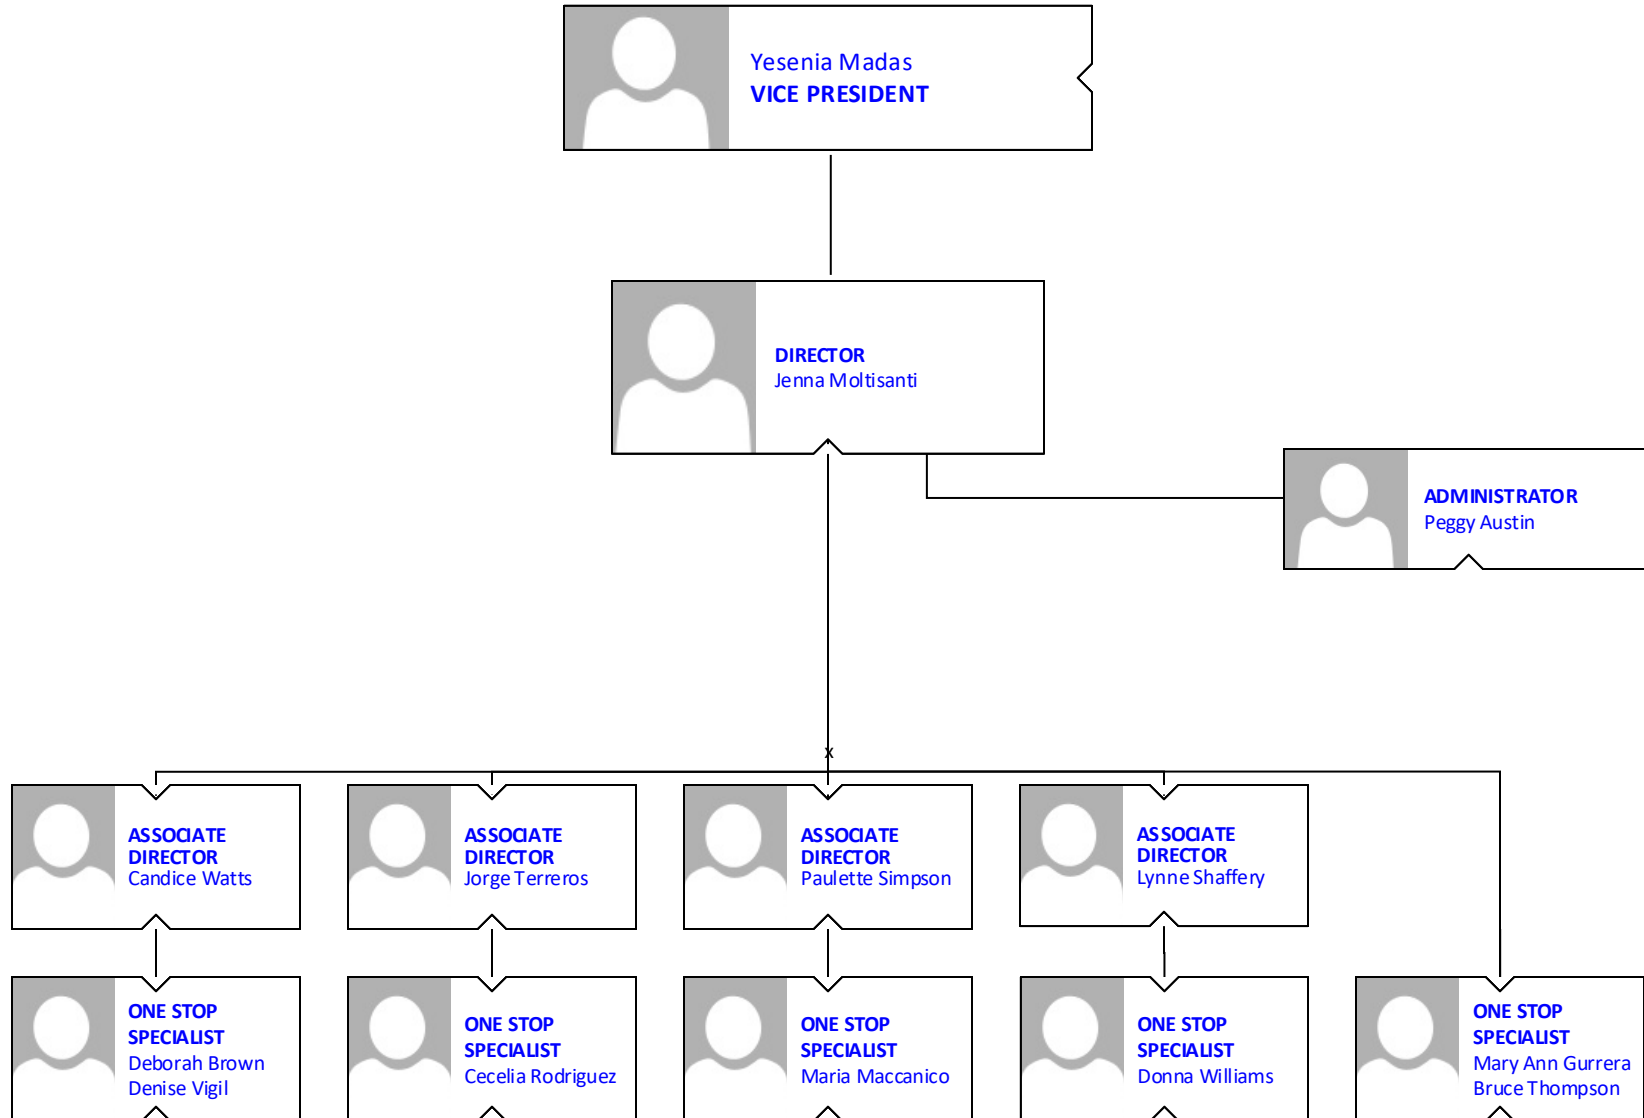

BROOKDALE COMMUNITY COLLEGE
Student Affairs Division
Regional Locations / COVID Response Team