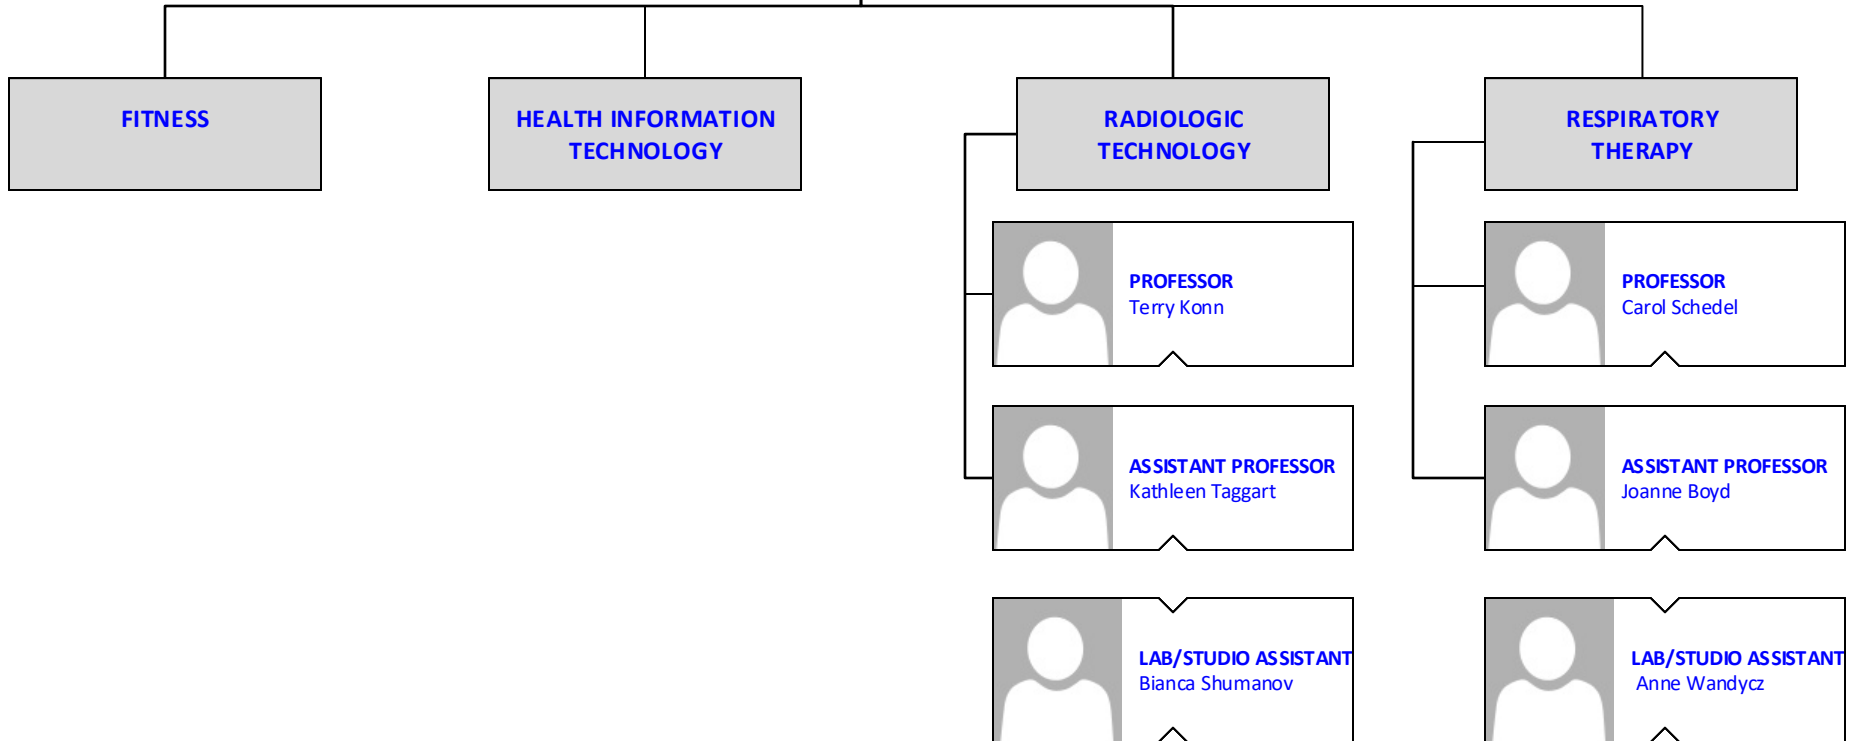

BROOKDALE COMMUNITY COLLEGE
Academic Affairs: Health Science Institute
Allied Health & Fitness

Jayne Edman
DEAN