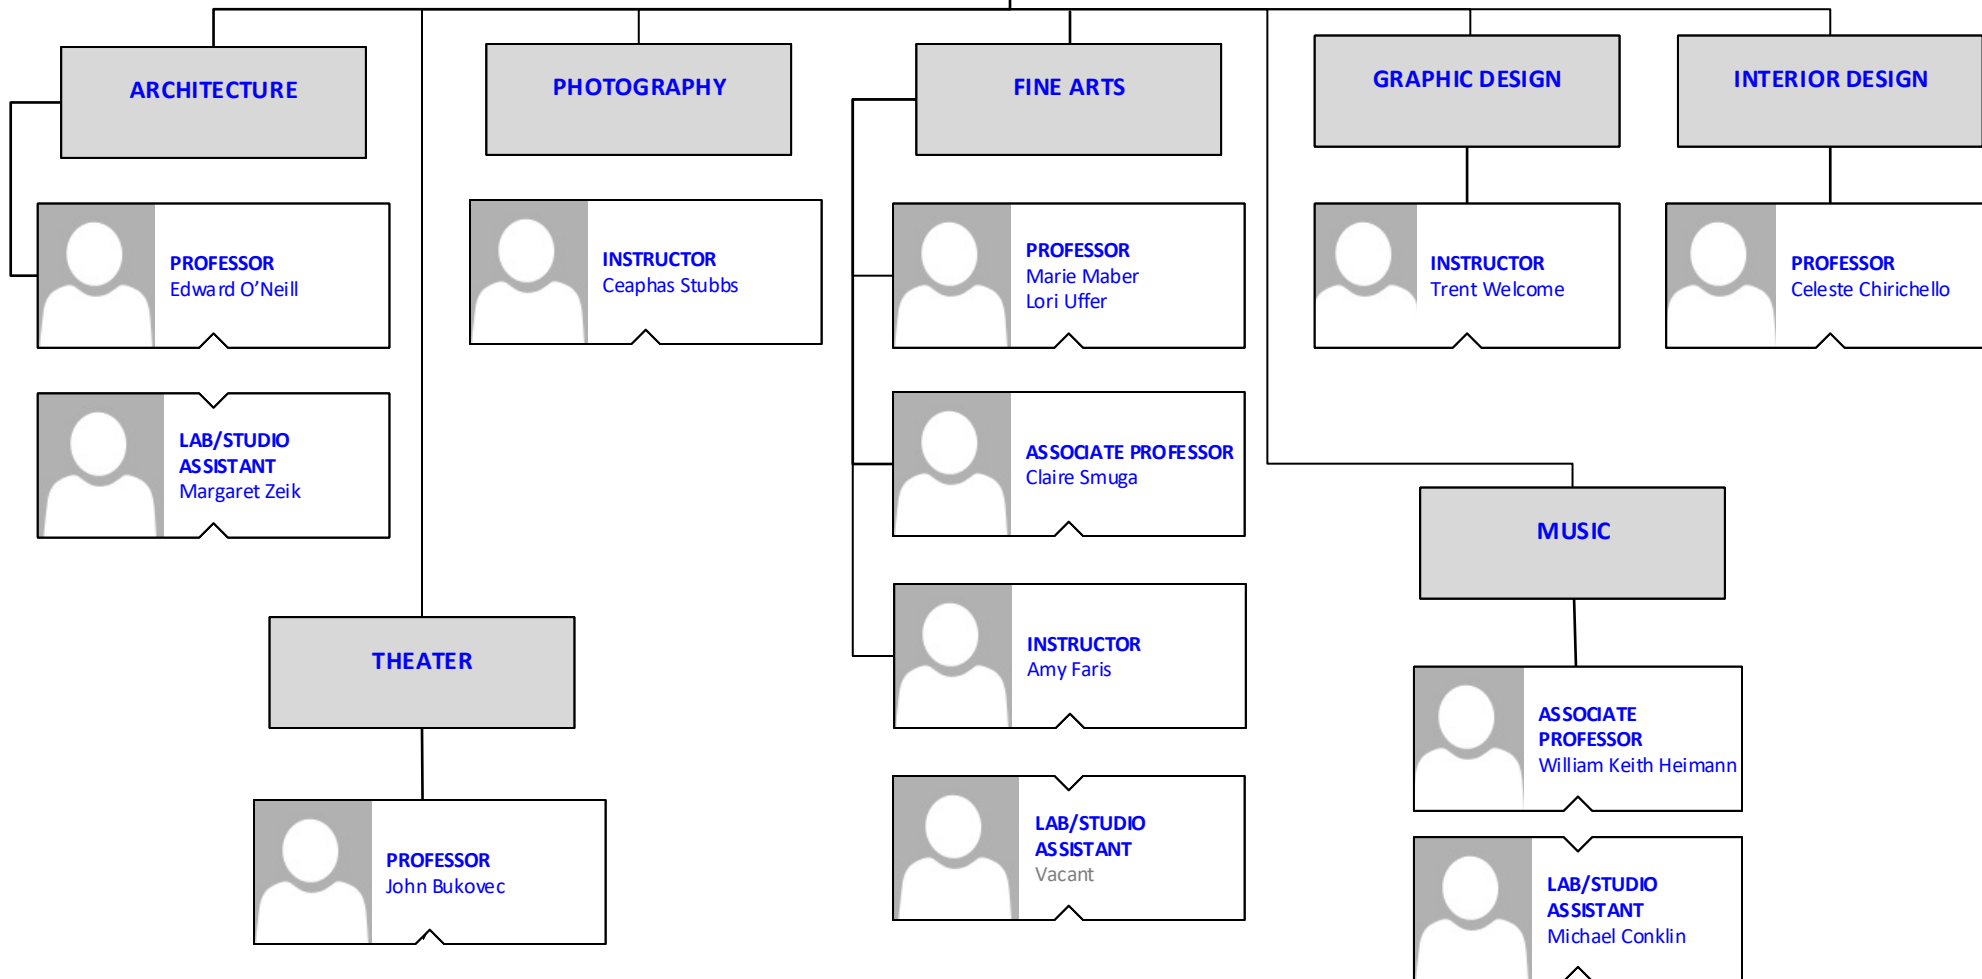

BROOKDALE COMMUNITY COLLEGE
Academic Affairs: Humanities Institute
Visual & Performing Arts

DEAN
Christine Webster-Hansen