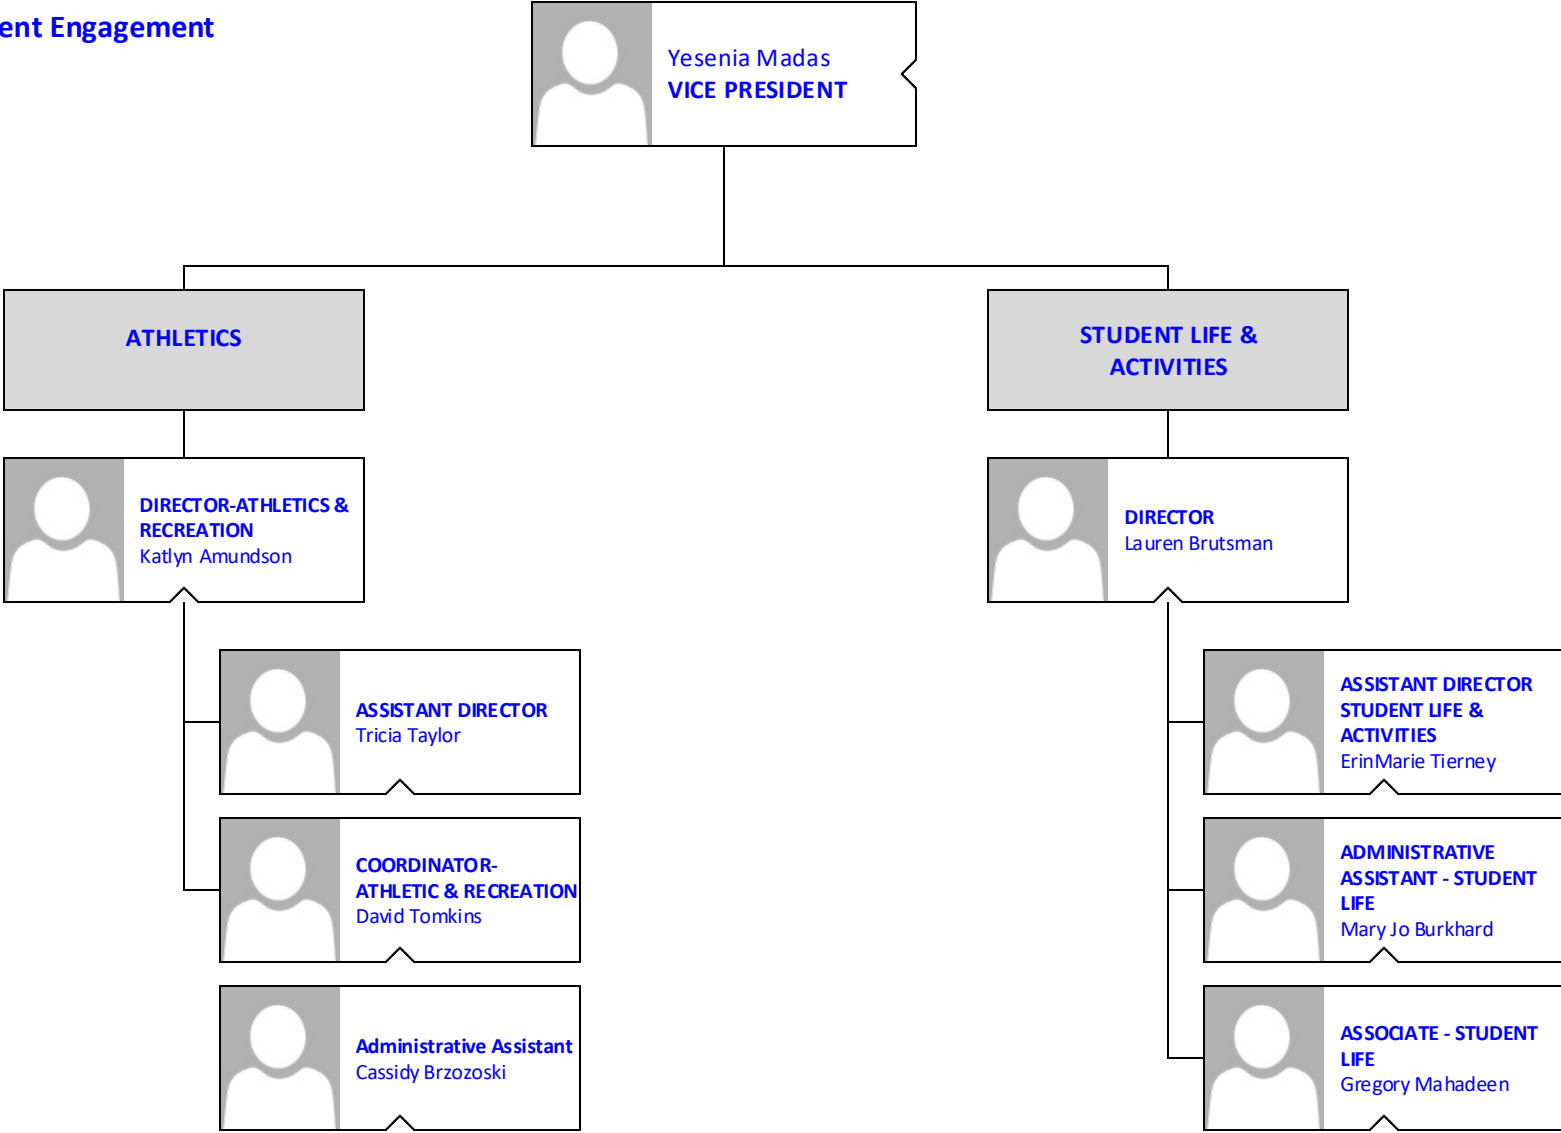

BROOKDALE COMMUNITY COLLEGE
Student Affairs Division
Student Engagement