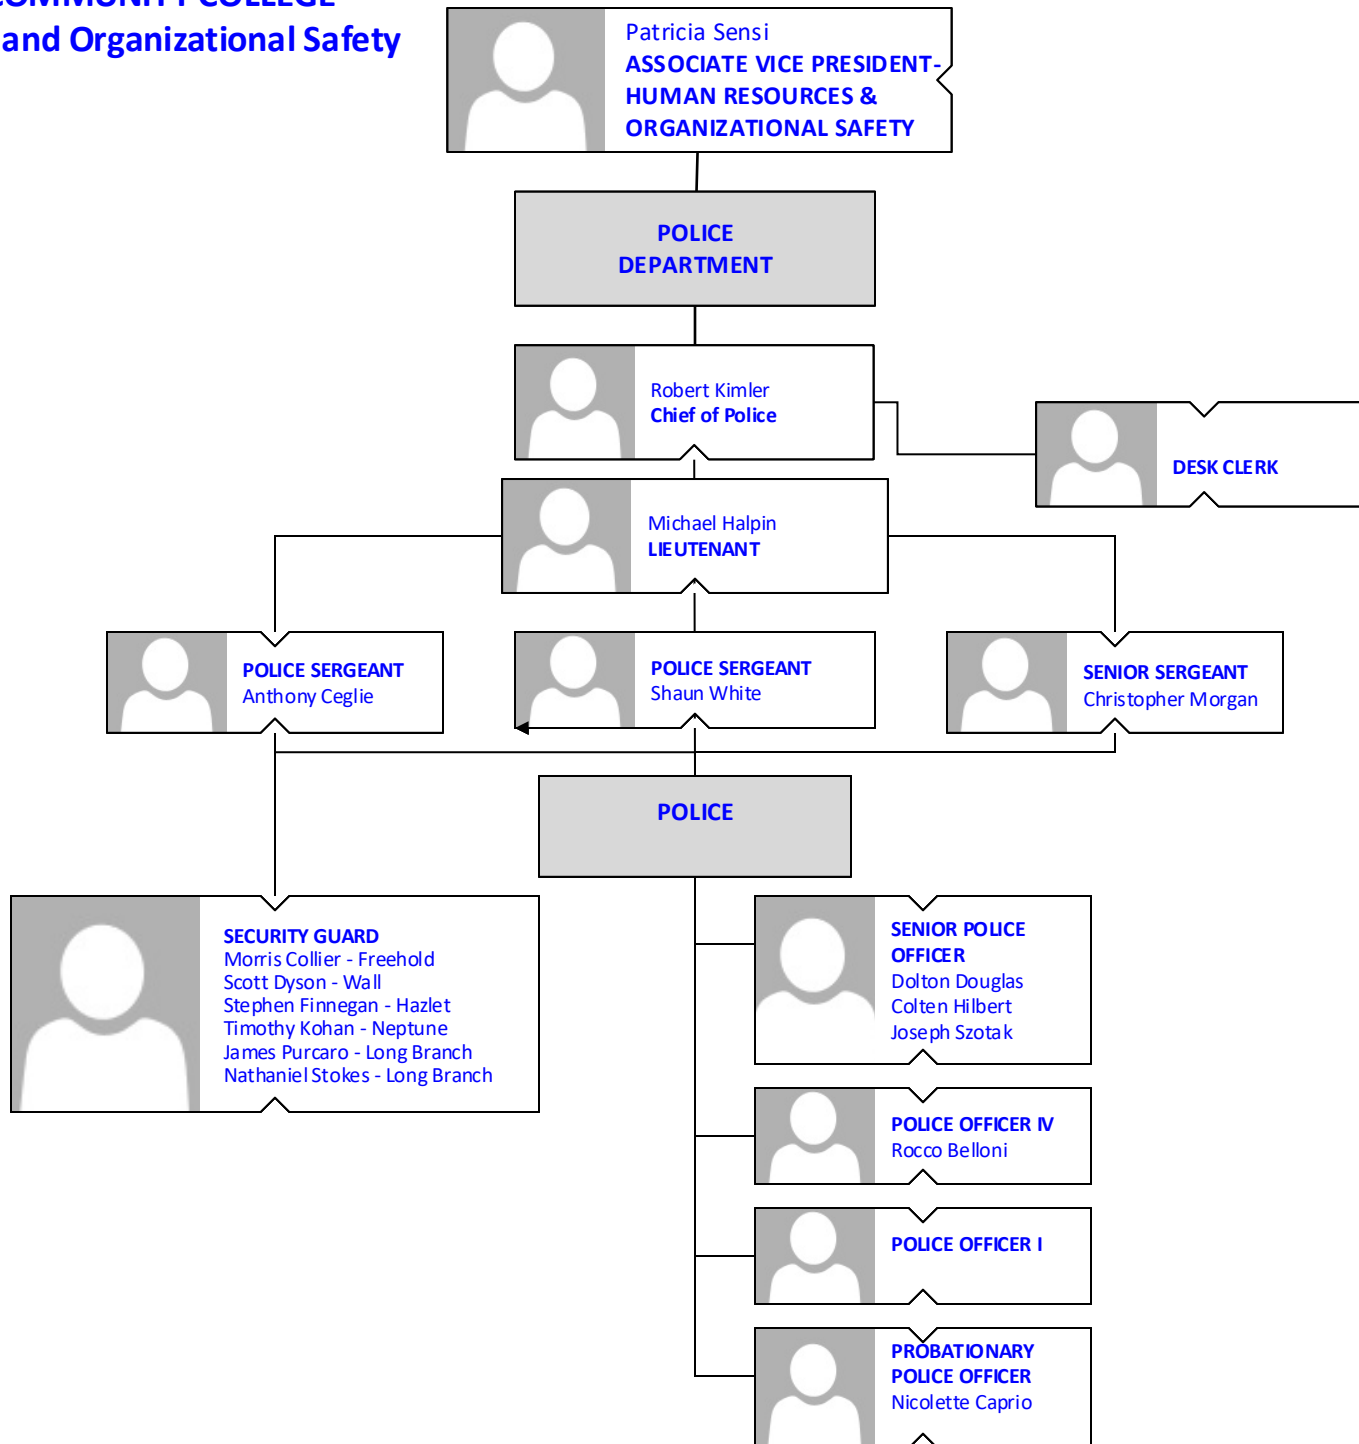

BROOKDALE COMMUNITY COLLEGE
Human Resources and Organizational Safety