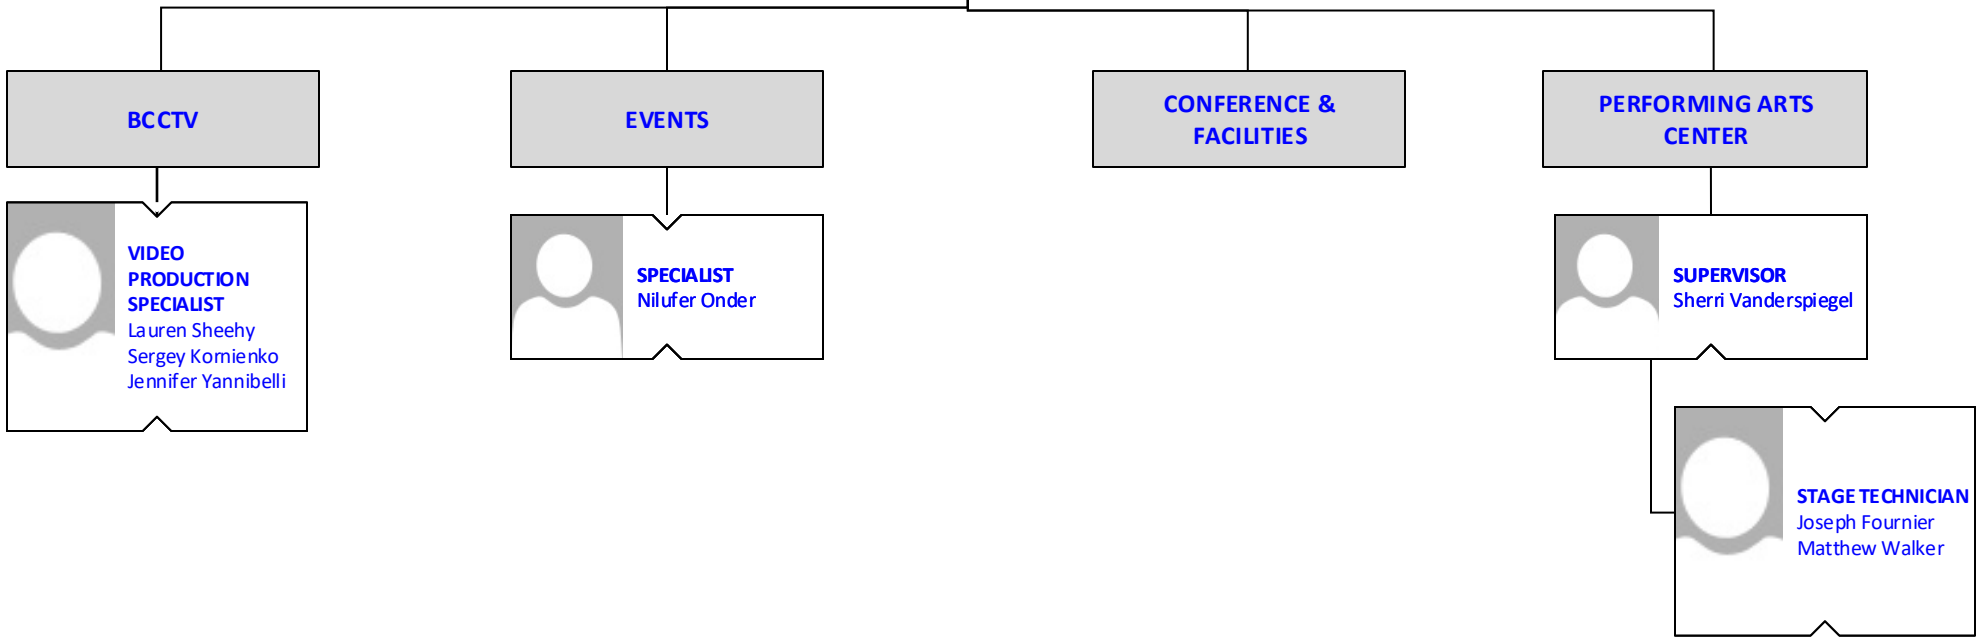

**ASSOCIATE VICE PRESIDENT,
OPERATIONS**
James Episcopia

BCCTV

VIDEO PRODUCTION SPECIALIST
Lauren Sheehy
Sergey Komienko
Jennifer Yannibelli

EVENTS

SPECIALIST
Nilufer Onder

CONFERENCE & FACILITIES

PERFORMING ARTS CENTER