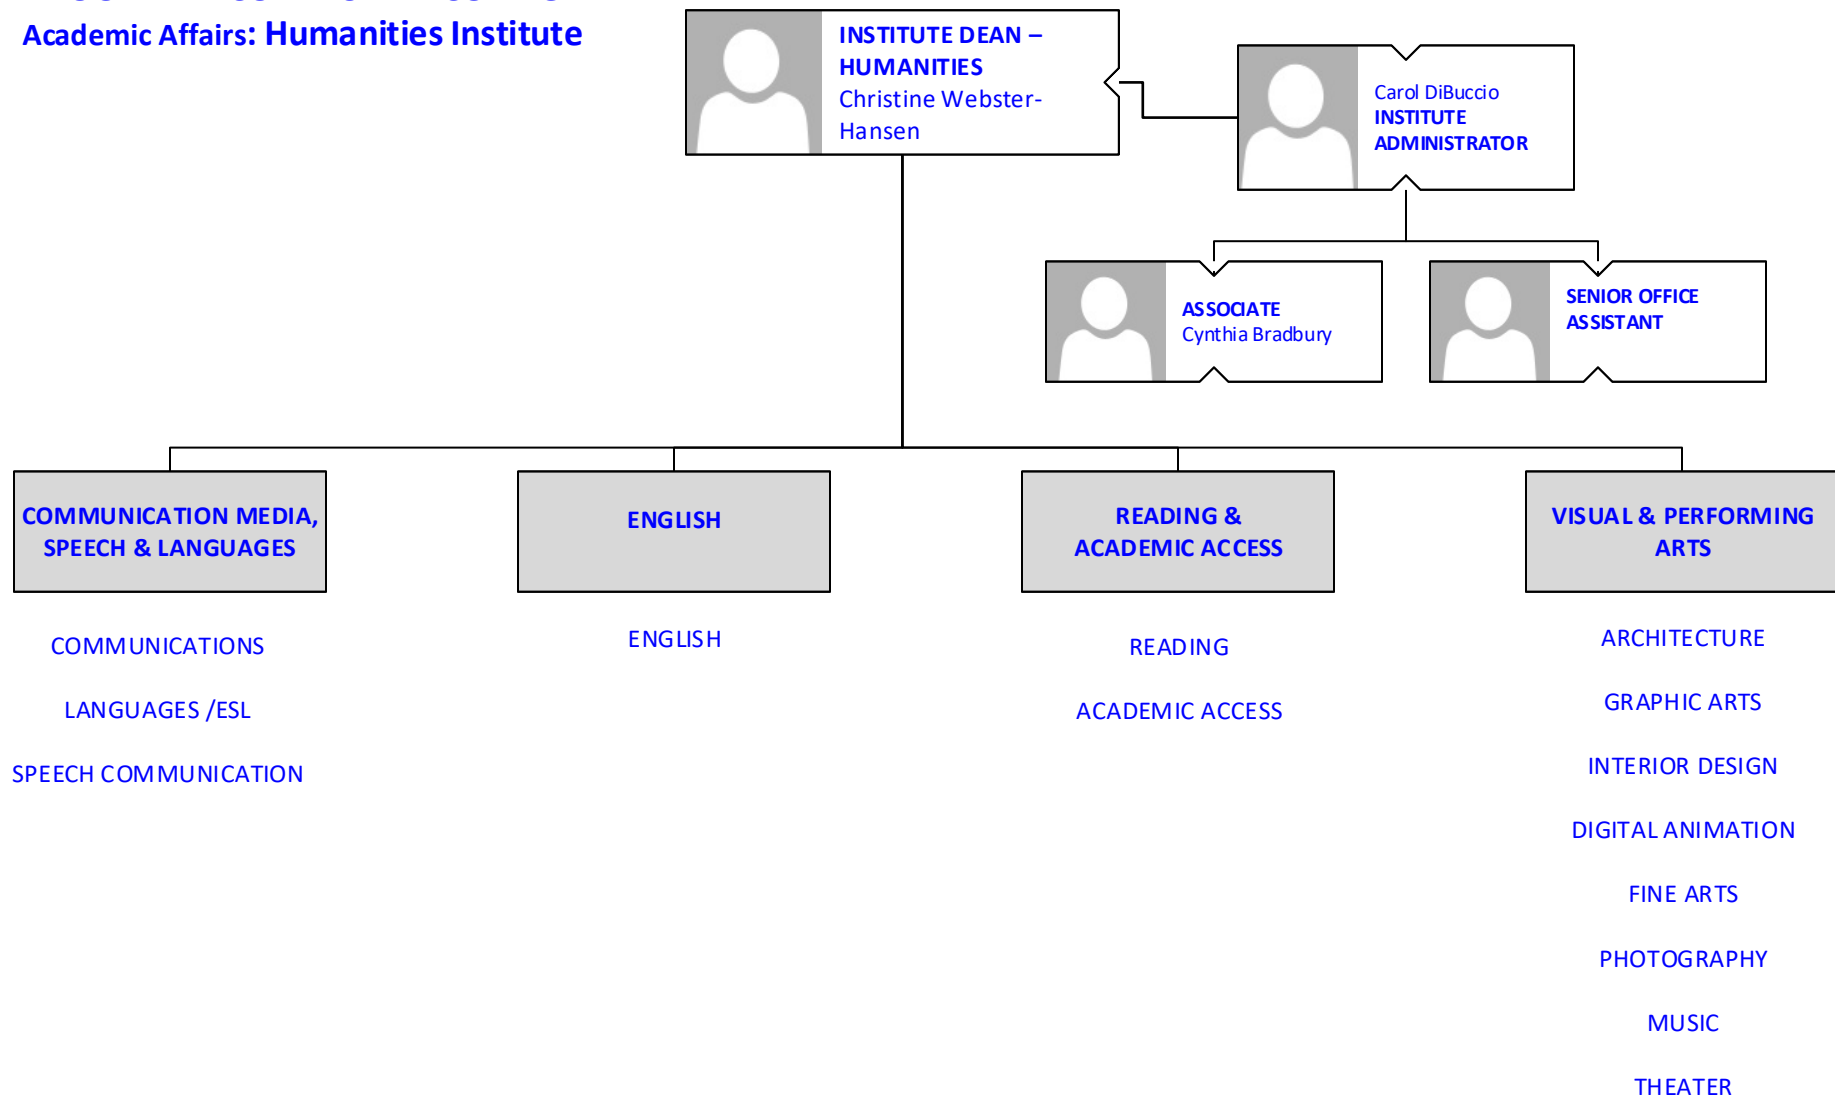

BROOKDALE COMMUNITY COLLEGE
Academic Affairs: Humanities Institute